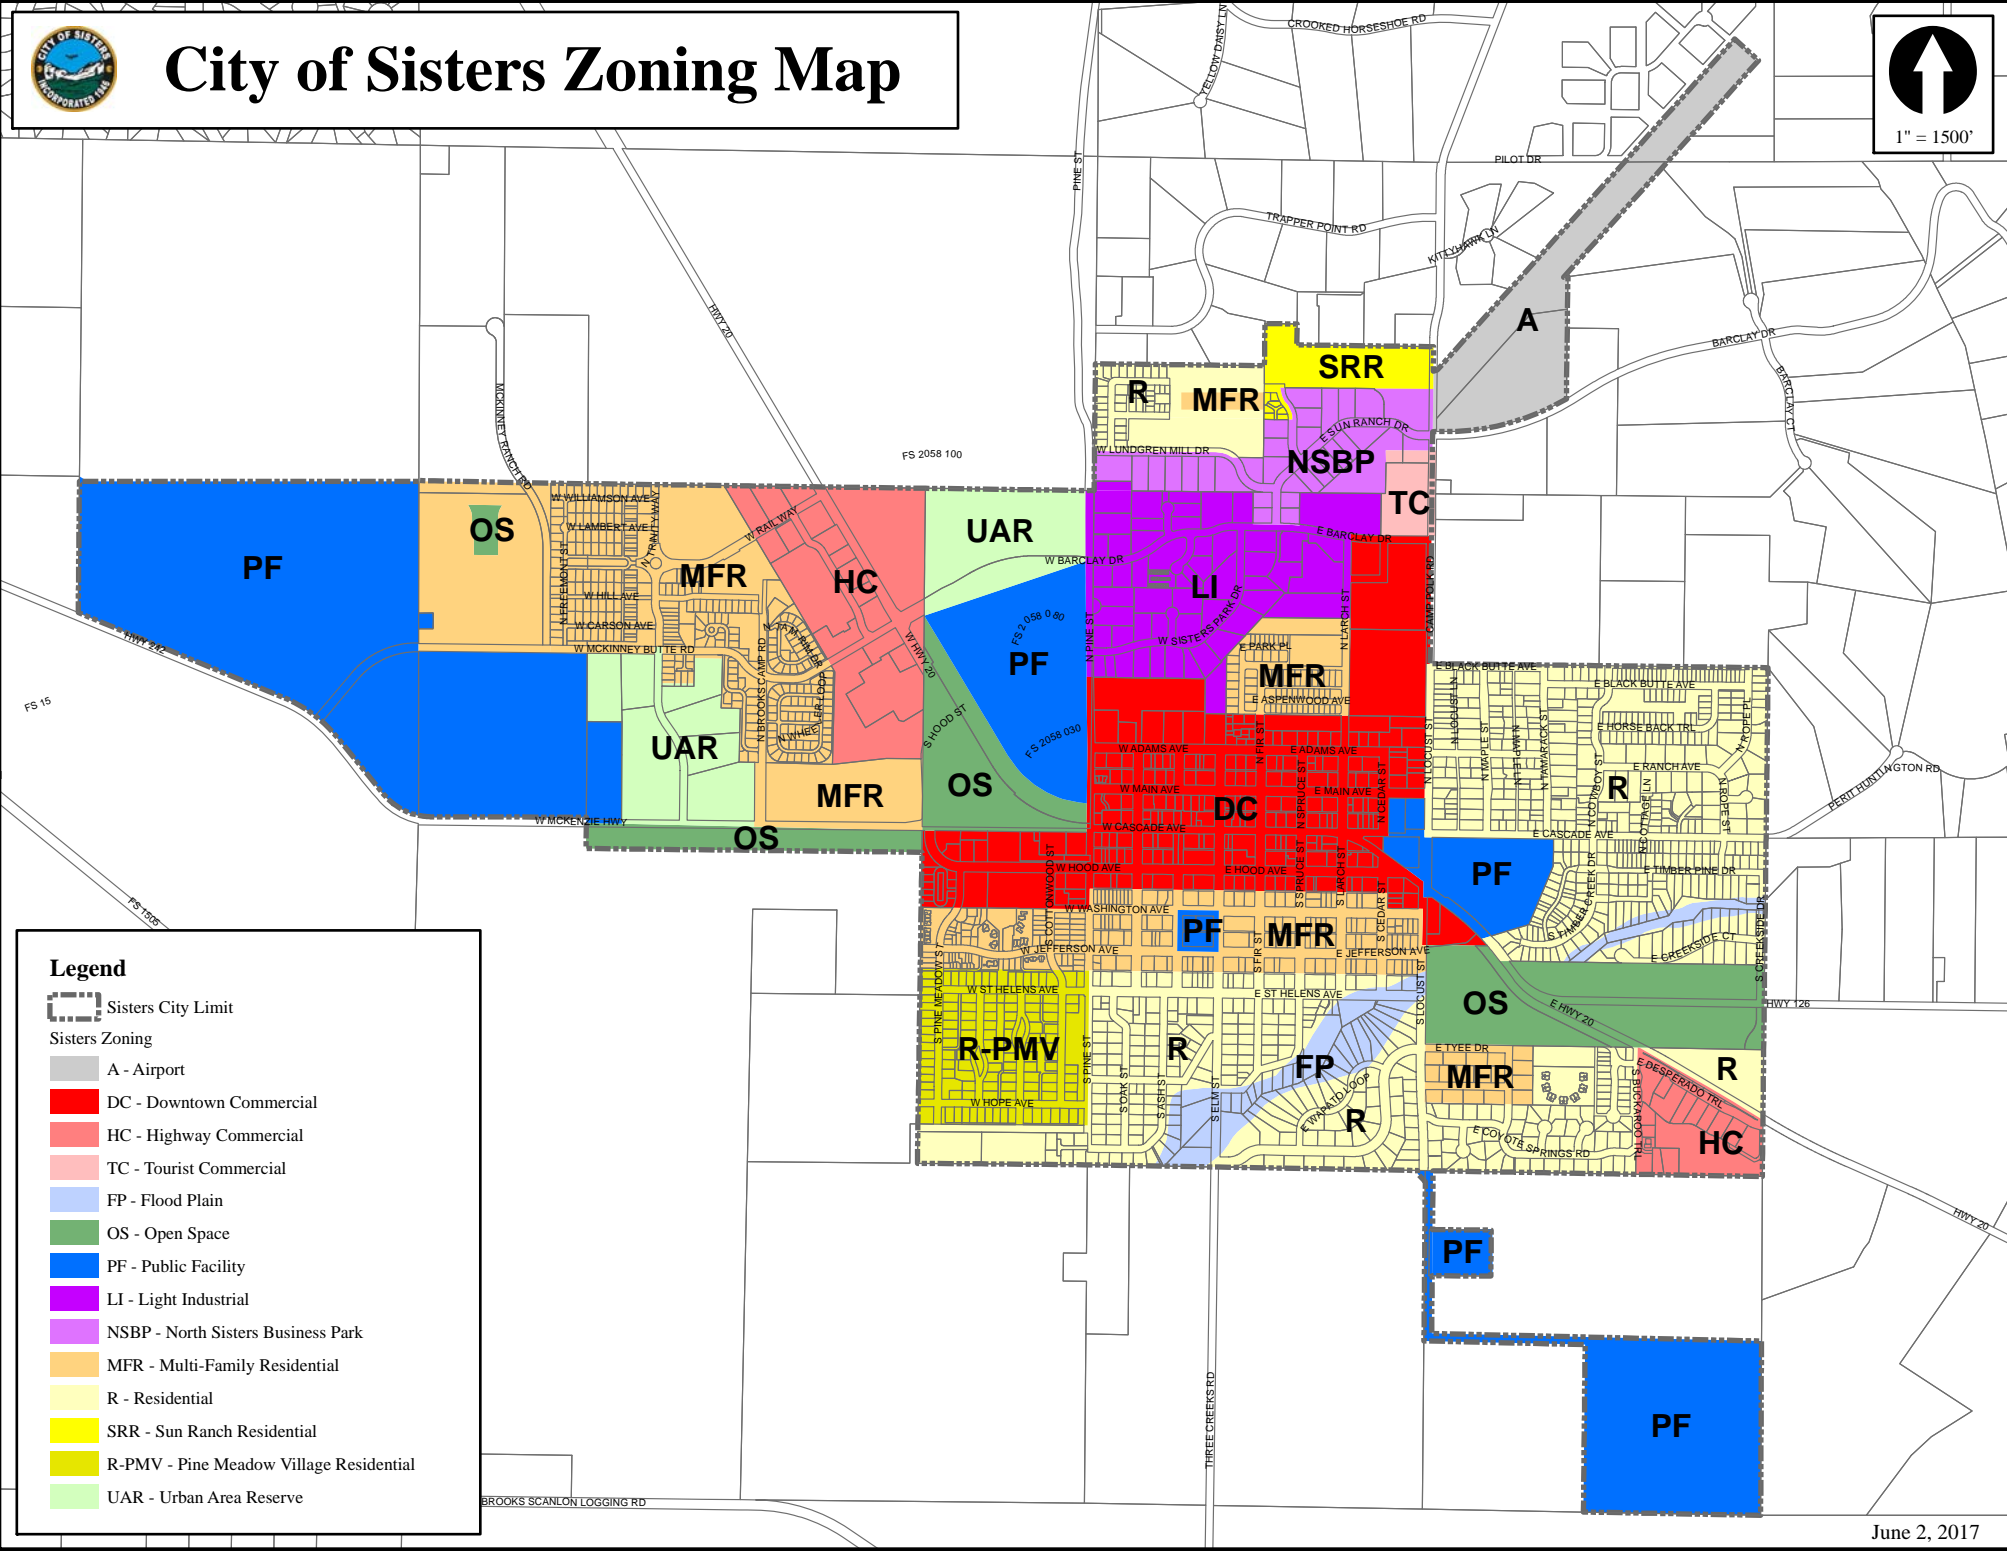

City of Sisters Zoning Map

1" = 1500'

Legend

Sisters City Limit

Sisters Zoning

- A - Airport
- DC - Downtown Commercial
- HC - Highway Commercial
- TC - Tourist Commercial
- FP - Flood Plain
- OS - Open Space
- PF - Public Facility
- LI - Light Industrial
- NSBP - North Sisters Business Park
- MFR - Multi-Family Residential
- R - Residential
- SRR - Sun Ranch Residential
- R-PMV - Pine Meadow Village Residential
- UAR - Urban Area Reserve