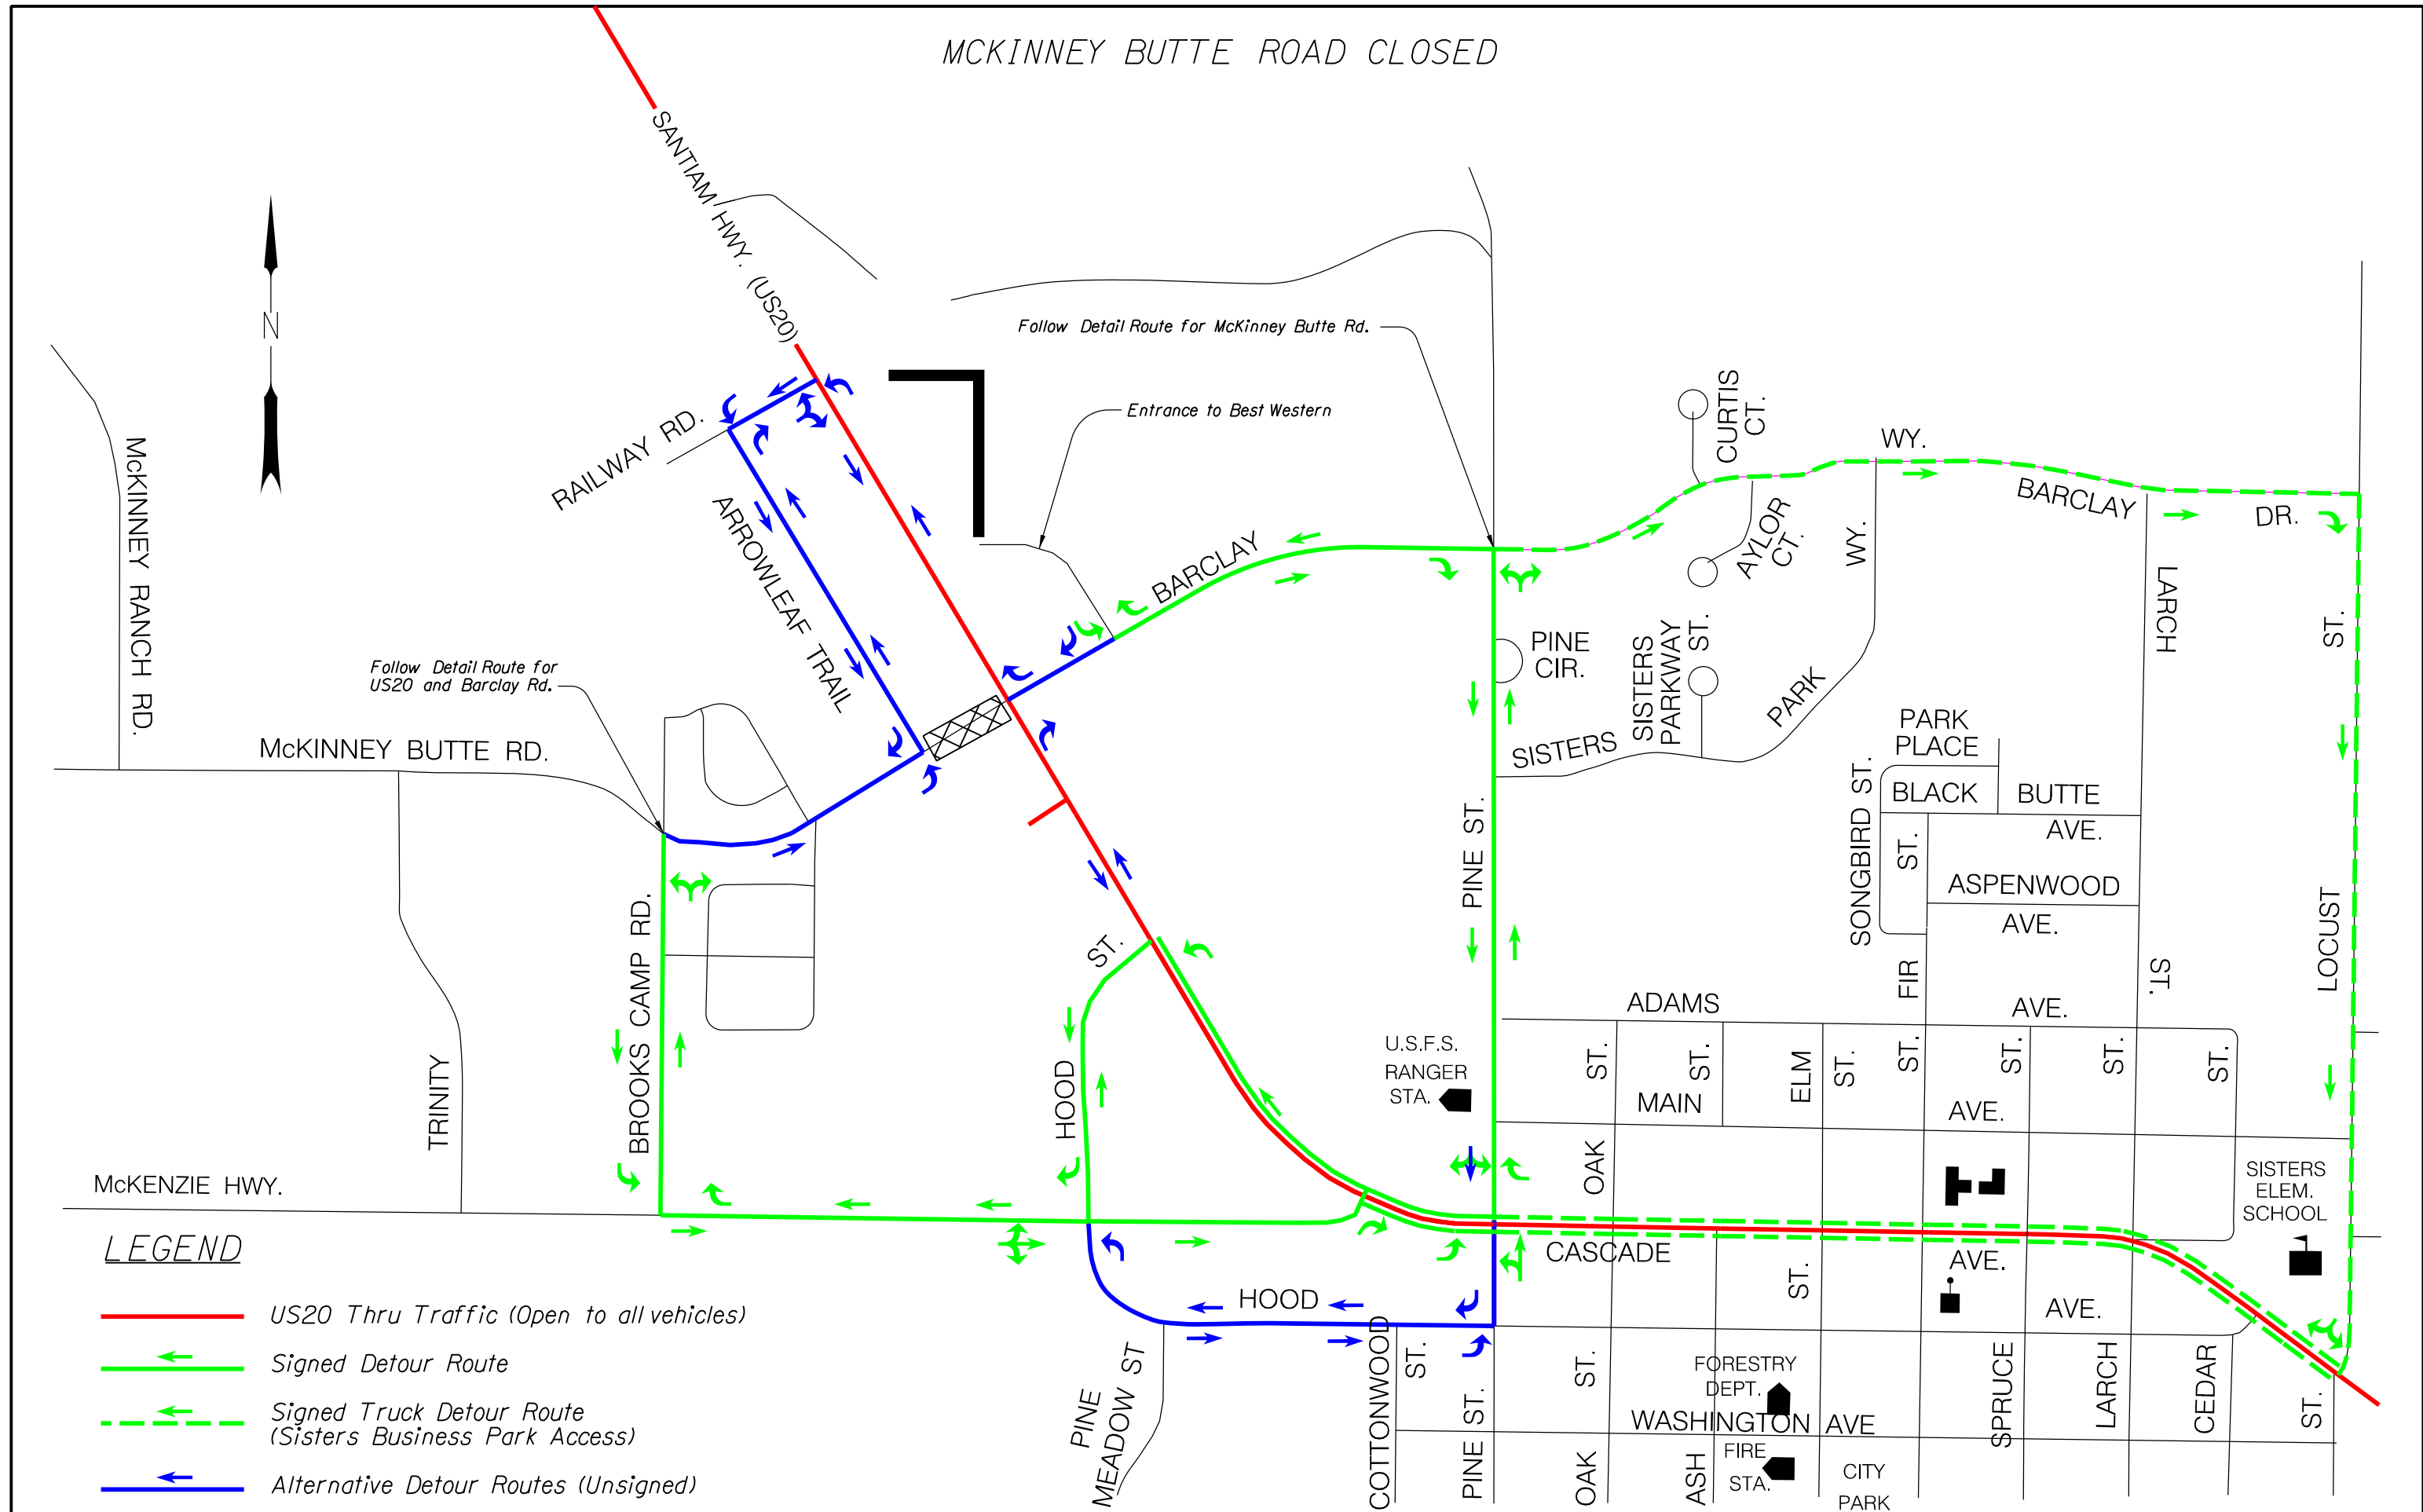

MCKINNEY BUTTE ROAD CLOSED

LEGEND

- US20 Thru Traffic (Open to all vehicles)
- Signed Detour Route
- - - Signed Truck Detour Route (Sisters Business Park Access)
- Alternative Detour Routes (Unsigned)