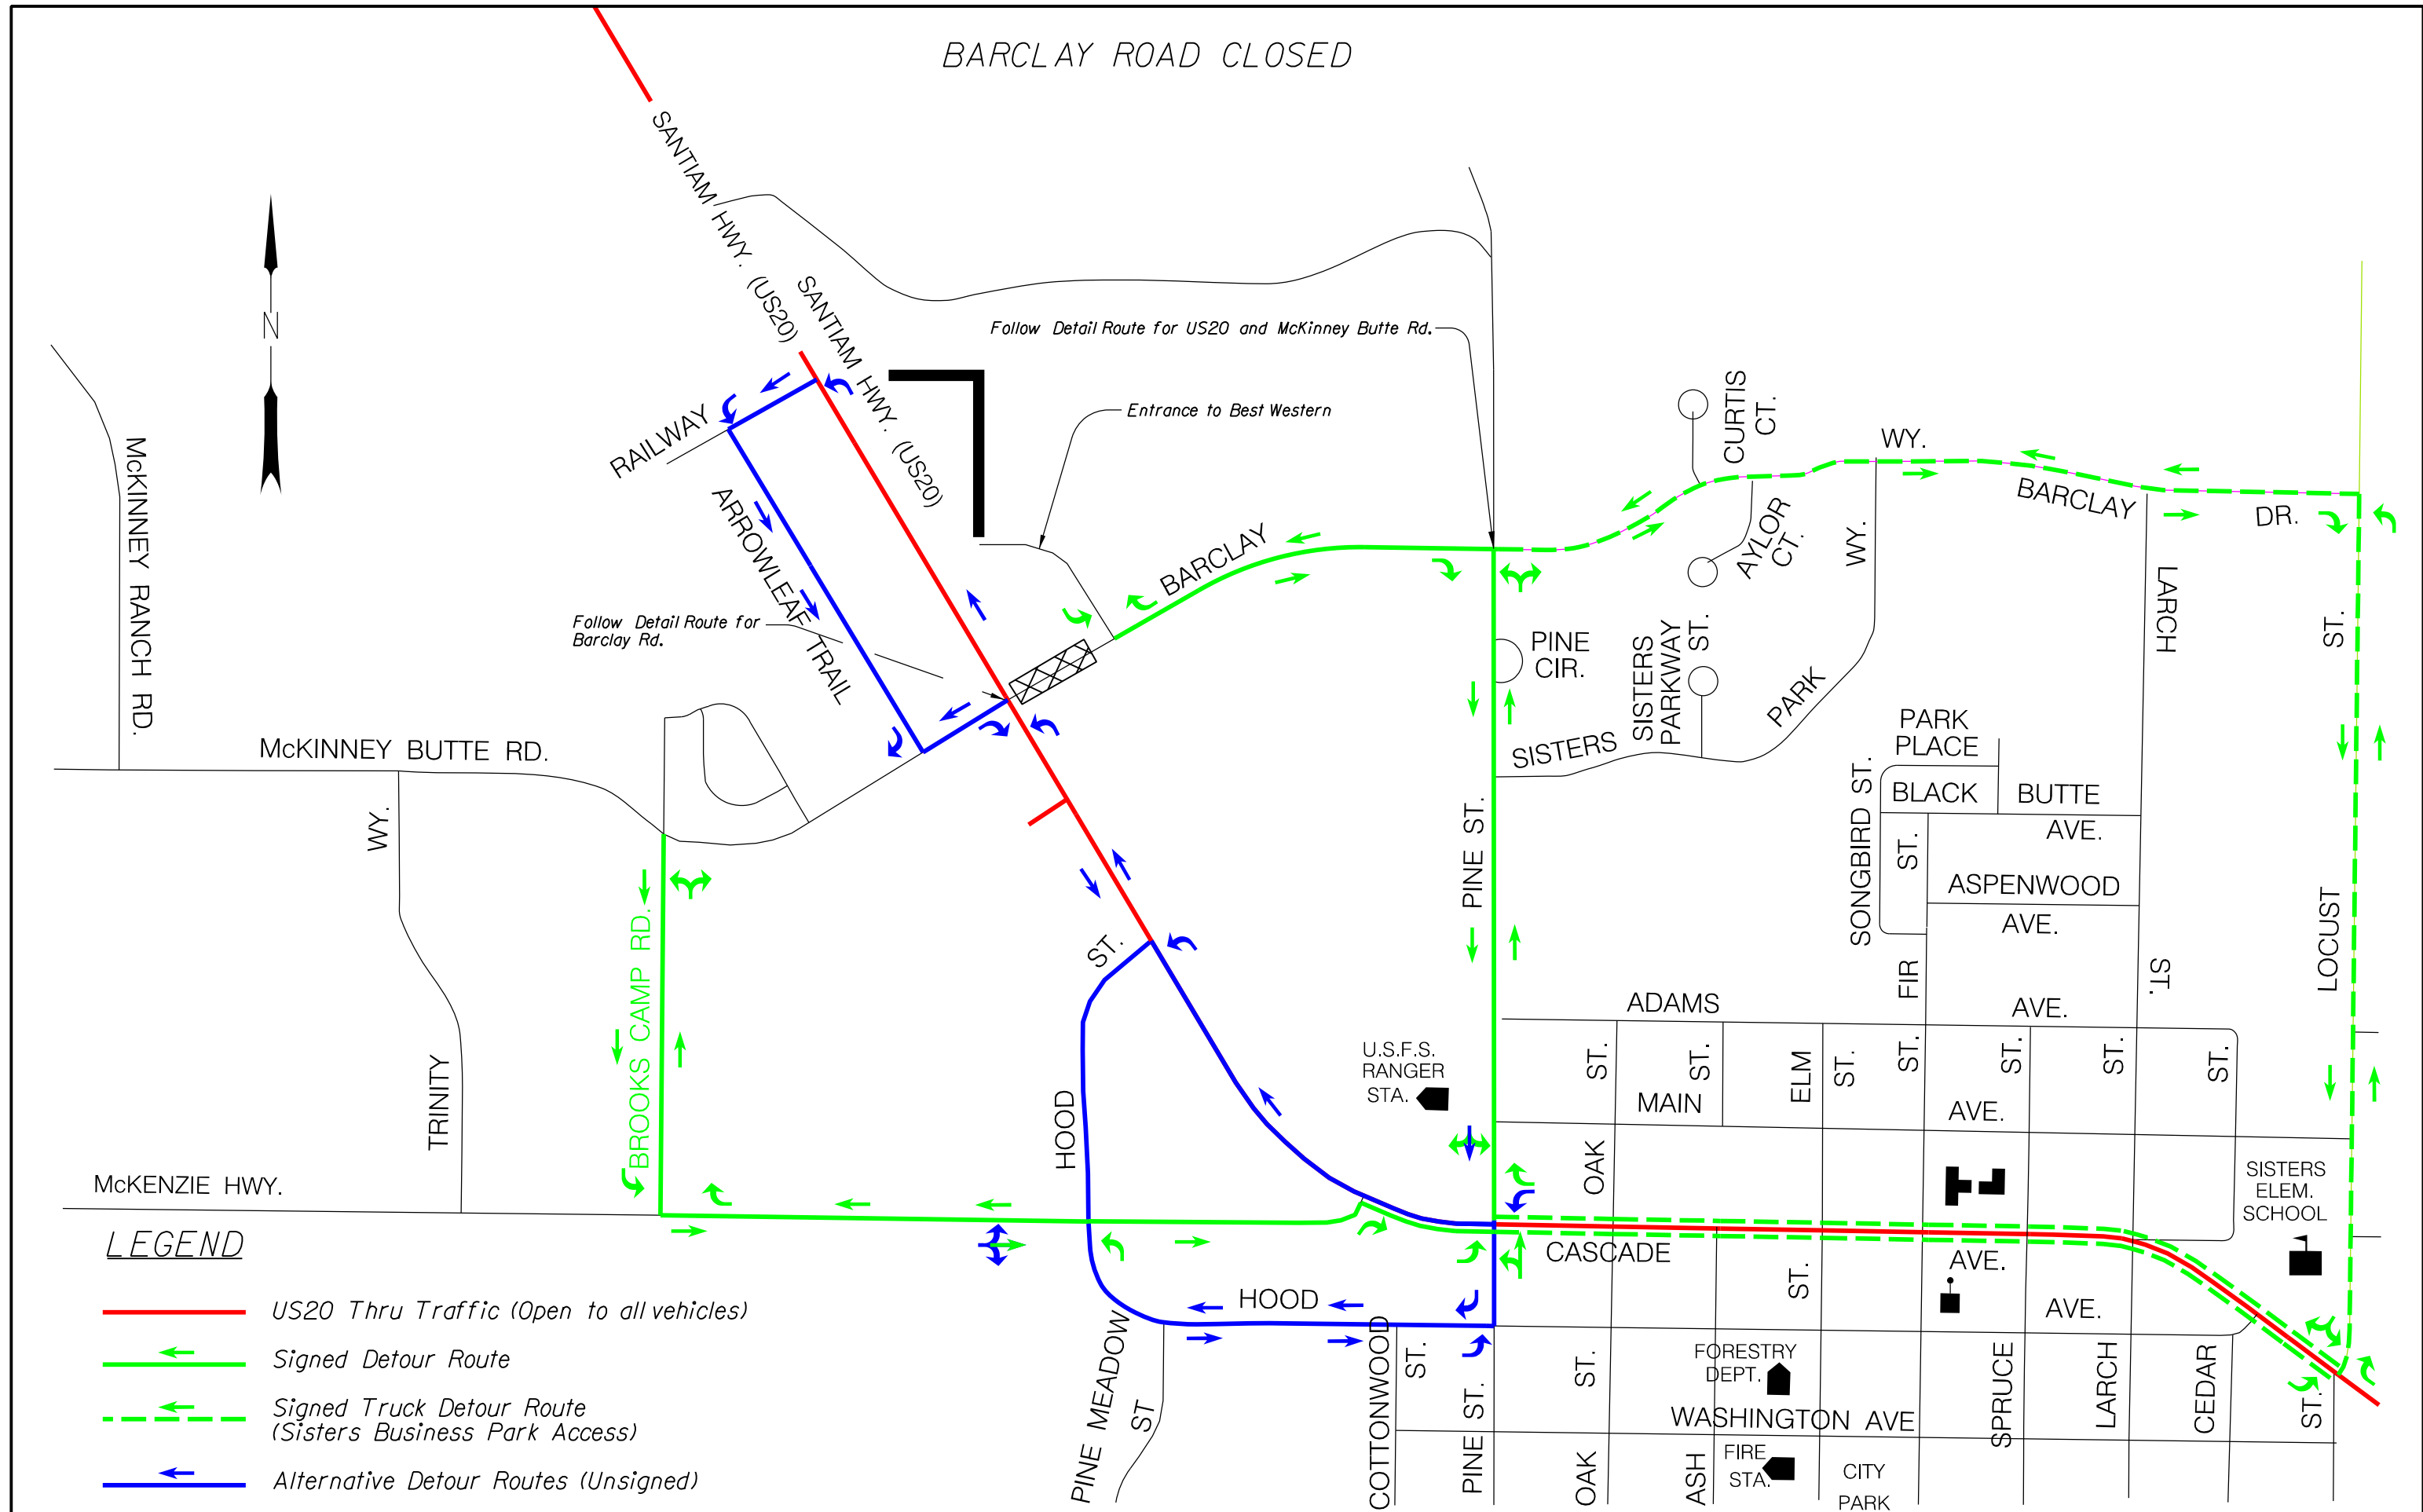

BARCLAY ROAD CLOSED

LEGEND

- US20 Thru Traffic (Open to all vehicles)
- Signed Detour Route
- - - Signed Truck Detour Route (Sisters Business Park Access)
- Alternative Detour Routes (Unsigned)